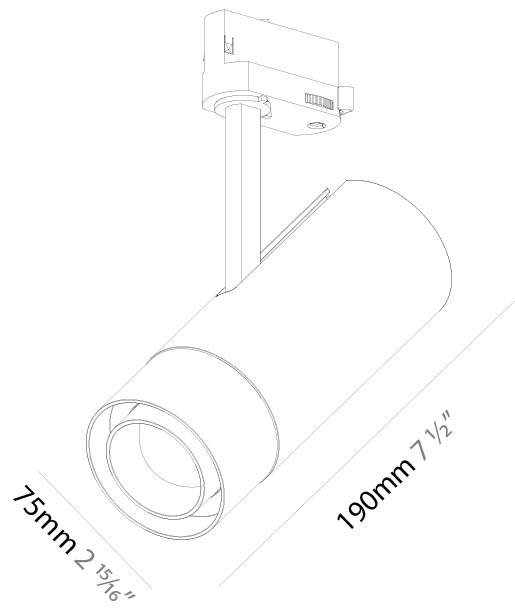

GENERAL

Series: Imagine
 Subseries: Imagine Flex
 Brand: Prolicht
 Division: Architectural
 Mounting Type: Surface
 Mounting Location: Ceiling
 Subcategory: Spots

PHYSICAL

Shape: Cylinder
 Diameter (mm): 75
 Diameter (in): 2 ¹⁵/₁₆
 Height (mm): 190
 Height (in): 7 ¹/₂
 Max. Overall Height (mm): 235
 Max. Overall Height (in): 9 ¹/₄
 Light Distribution: Adjustable / Direct
 Weight (kg): 0.919
 Weight (lbs): 2.02
 Fixture Finish: SSR / BKV / CWI / CRY / HAB / UFT / ITA / RUA / FTG / MYG / LOD / PUS / FRO / FUP / KIA / POP / BLS / SPG / MEY / GOH / GUM / CHC / COM / ABZ / JAG / OBR / MOS / ROR
 Fixture Material: Aluminum Die Cast

GENERAL

Series: Imagine
 Subseries: Imagine Flex
 Brand: Prolicht
 Division: Architectural
 Mounting Type: Track
 Mounting Location: Ceiling
 Subcategory: Spots

PHYSICAL

Shape: Cylinder
 Diameter (mm): 75
 Diameter (in): 2 ¹⁵/₁₆
 Height (mm): 190
 Height (in): 7 ¹/₂
 Max. Overall Height (mm): 210
 Max. Overall Height (in): 8 ¹/₄
 Light Distribution: Adjustable / Direct
 Weight (kg): 0.702
 Weight (lbs): 1.54
 Fixture Finish: SSR / BKV / CWI / CRY / HAB / UFT / ITA / RUA / FTG / MYG / LOD / PUS / FRO / FUP / KIA / POP / BLS / SPG / MEY / GOH / GUM / CHC / COM / ABZ / JAG / OBR / MOS / ROR
 Holder Finish: BLK / WHI / SIL
 Fixture Material: Aluminum Die Cast

OPTICAL

Reflector°: 14° to 48°
 Adjustability: Rotational 350°; Tilt 90°

RATINGS AND CERTIFICATIONS

Certified By: Certified for North American Standards
 IP rating: IP20

A3T110-

PROJECT

TYPE

SPECIFIER